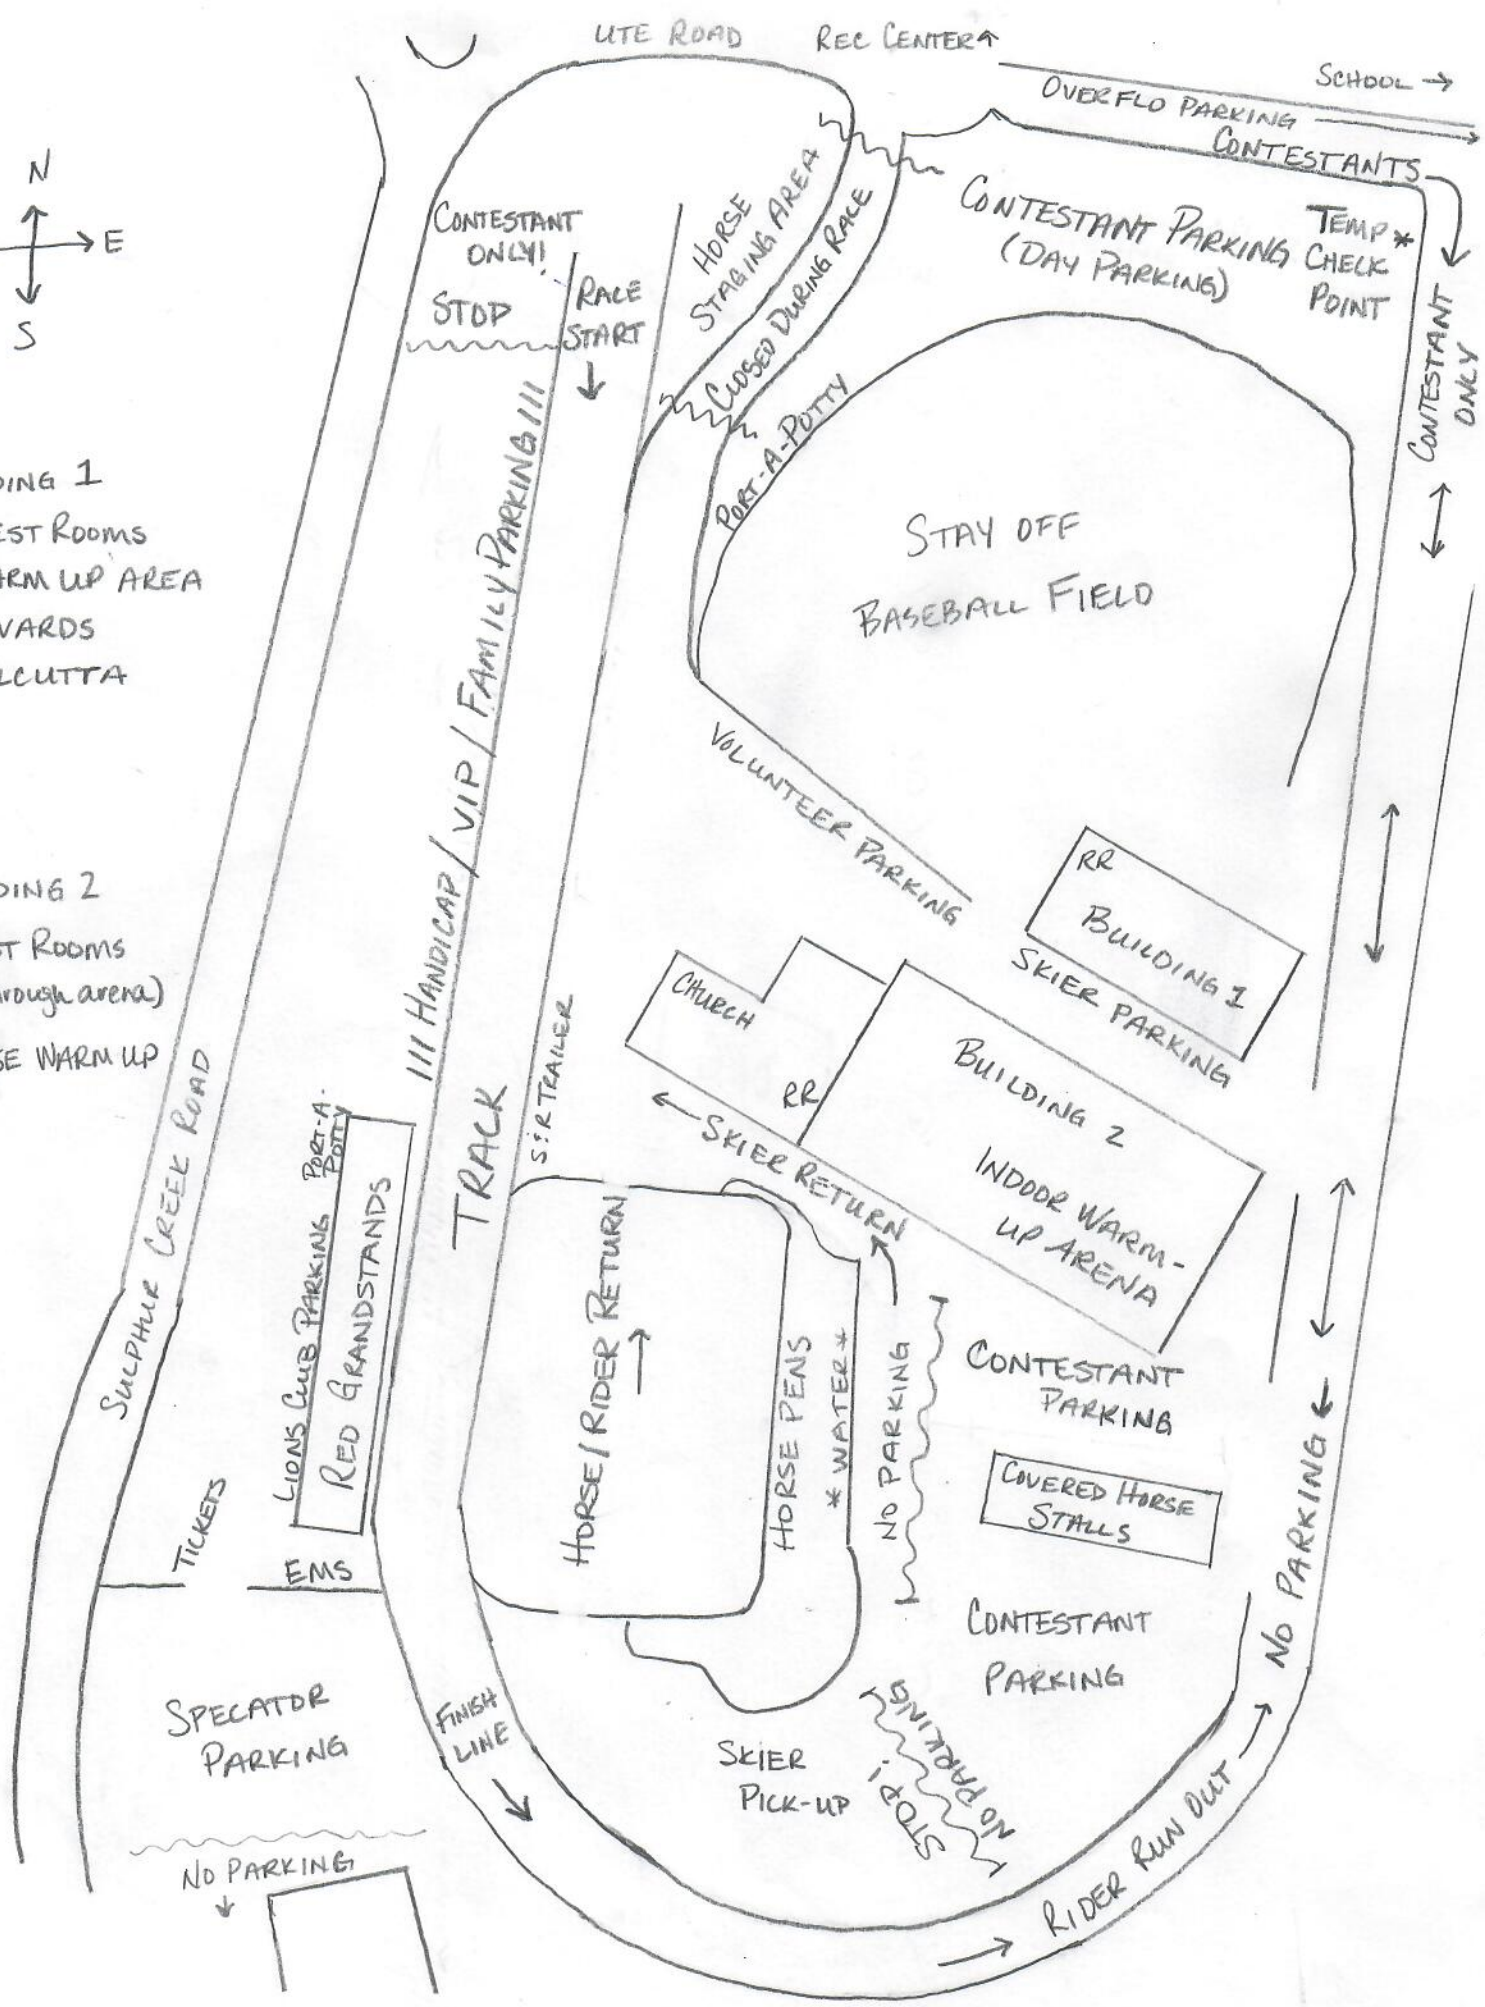

BUILDING 1

- REST ROOMS
- WARM UP AREA
- AWARDS
- CALCUTTA

BUILDING 2

- REST ROOMS (through arena)
- HORSE WARM UP

CONTESTANT ONLY!
STOP
RACE START
UTE ROAD
REC CENTER
SCHOOL →
OVERFLO PARKING
CONTESTANTS
CONTESTANT PARKING (DAY PARKING)
TEMP * CHECK POINT
CONTESTANT ONLY
STAY OFF BASEBALL FIELD
VOLUNTEER PARKING
RR BUILDING 1
SKIER PARKING
CHURCH RR
BUILDING 2
INDOOR WARM-UP ARENA
CONTESTANT PARKING
COVERED HORSE STALLS
CONTESTANT PARKING
NO PARKING
RIDER RUN OUT
STOP NO PARKING
SKIER PICK-UP
HORSE PENS * WATER *
NO PARKING
SIR TRAILER
Horse / RIDER RETURN
SKIER RETURN
SULPHUR CREEK ROAD
TICKETS
LIONS CLUB PARKING
RED GRANDSTANDS
EMS
FINISH LINE
NO PARKING